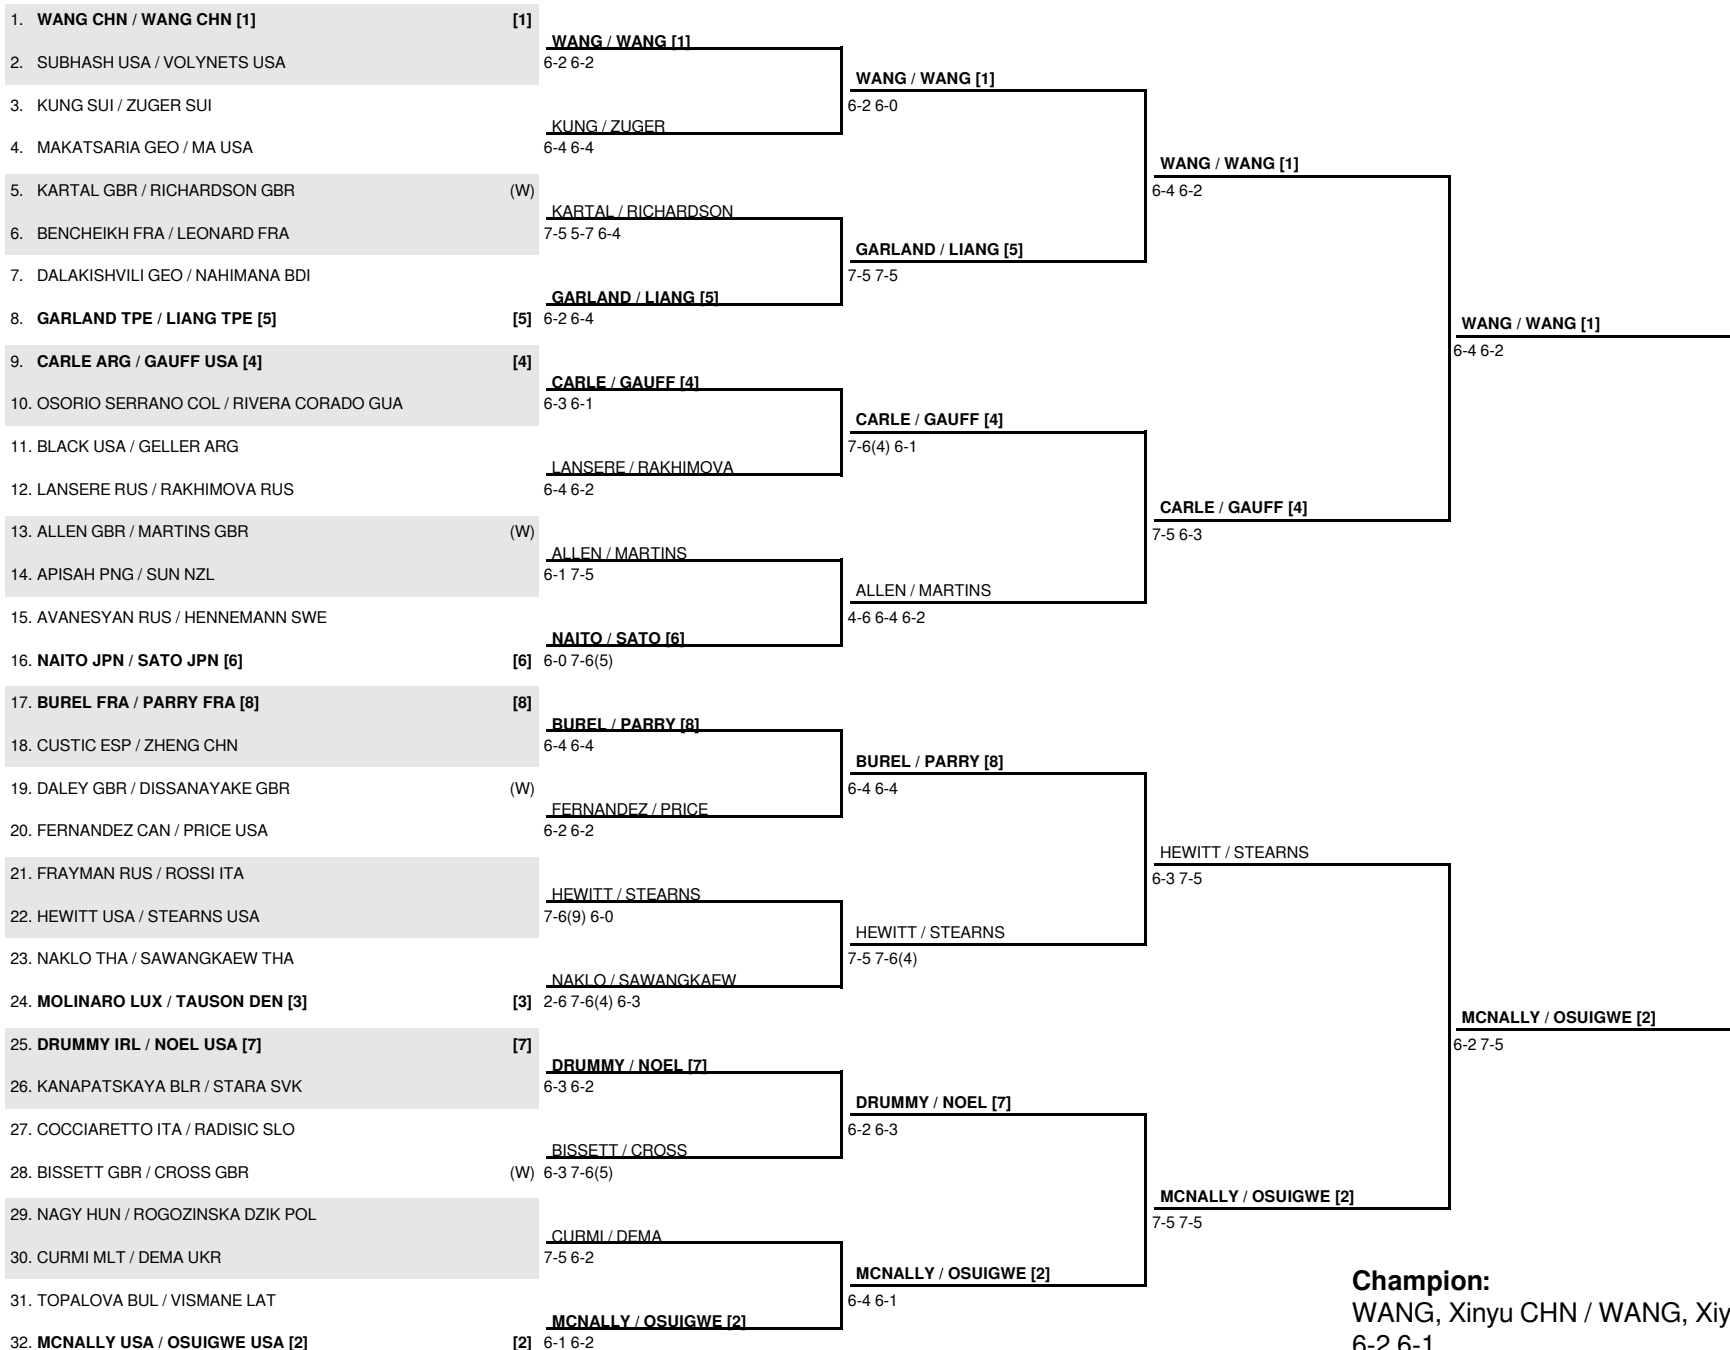

THE CHAMPIONSHIPS 2018

GIRLS' DOUBLES

First Round

Second Round

Quarter-finals

Semi-finals

Final

Champion:
WANG, Xinyu CHN / WANG, Xiyu CHN
6-2 6-1