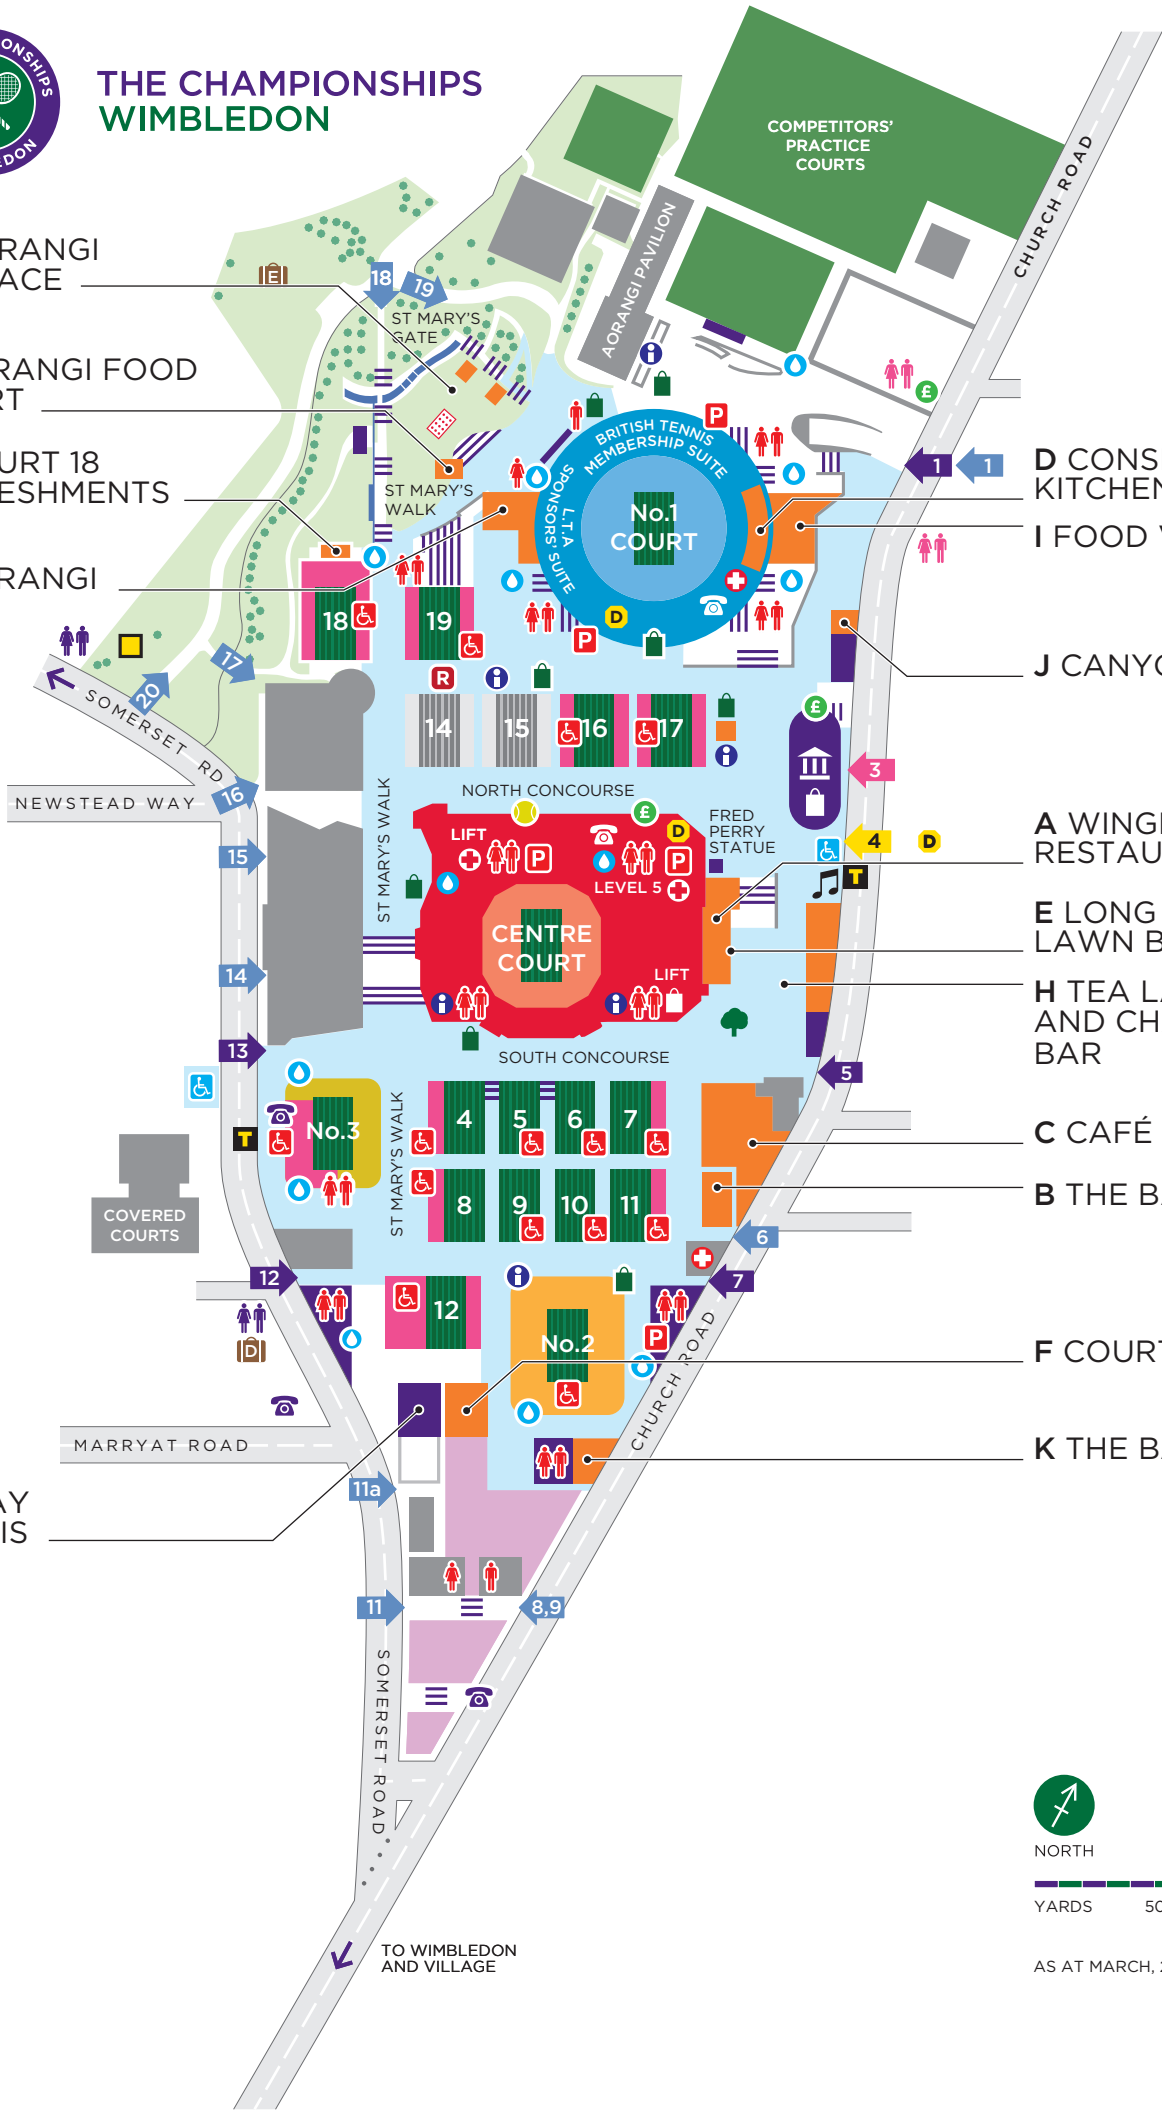

THE CHAMPIONSHIPS WIMBLEDON

O AORANGI TERRACE

L AORANGI FOOD COURT

M COURT 18 REFRESHMENTS

N AORANGI CAFÉ

G PLAY TENNIS

D CONSERVATORY KITCHEN

I FOOD VILLAGE

J CANYON COFFEE

A WINGFIELD RESTAURANT

E LONG BAR & LAWN BUFFET

H TEA LAWN AND CHAMPAGNE BAR

C CAFÉ PERGOLA

B THE BASELINE

F COURT BUFFET

K THE BAKERY