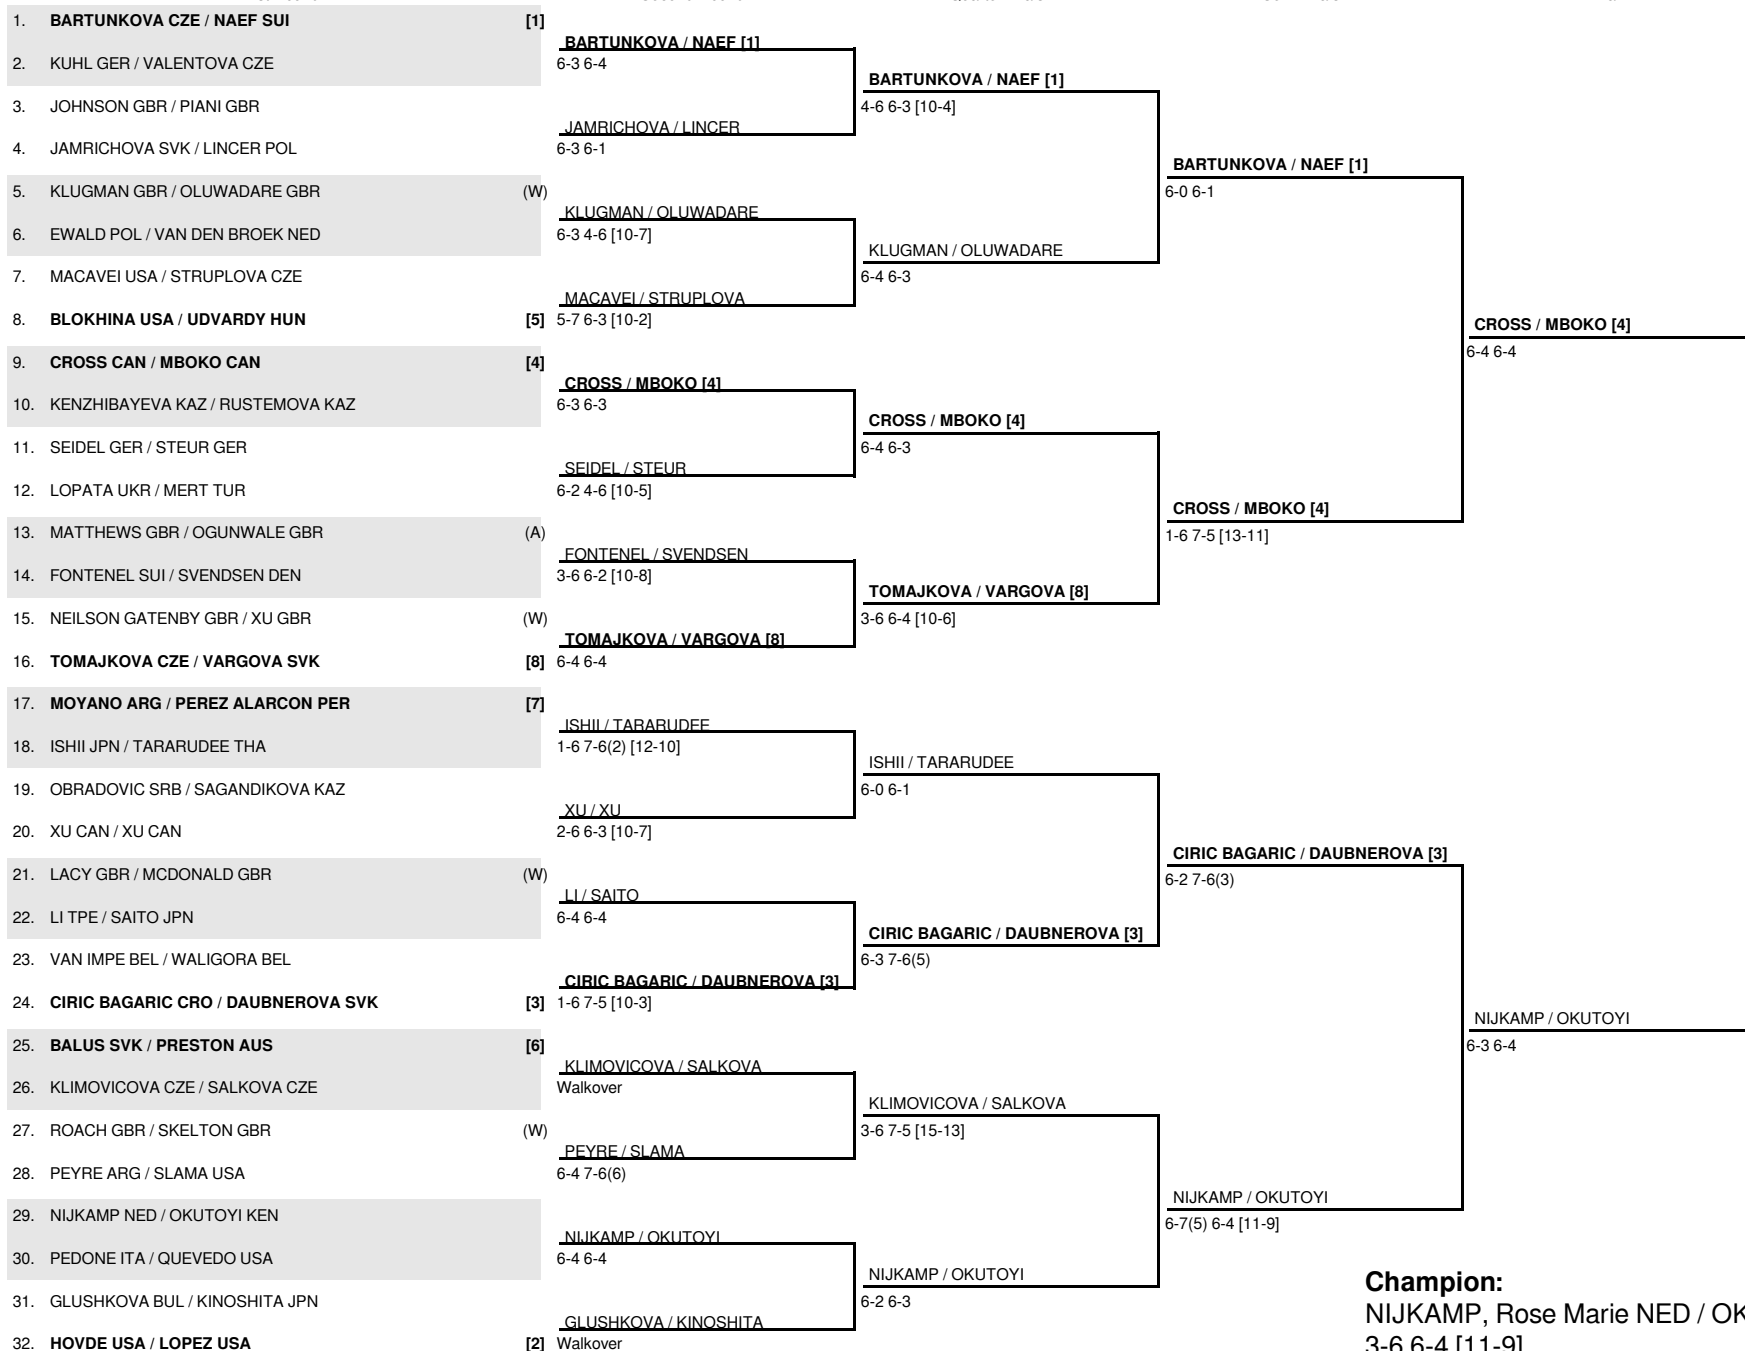

THE CHAMPIONSHIPS 2022

GIRLS' DOUBLES

First Round

Second Round

Quarter-finals

Semi-finals

Final

Champion:
NIJKAMP, Rose Marie NED / OKUTOYI, Angella KEN
3-6 6-4 [11-9]