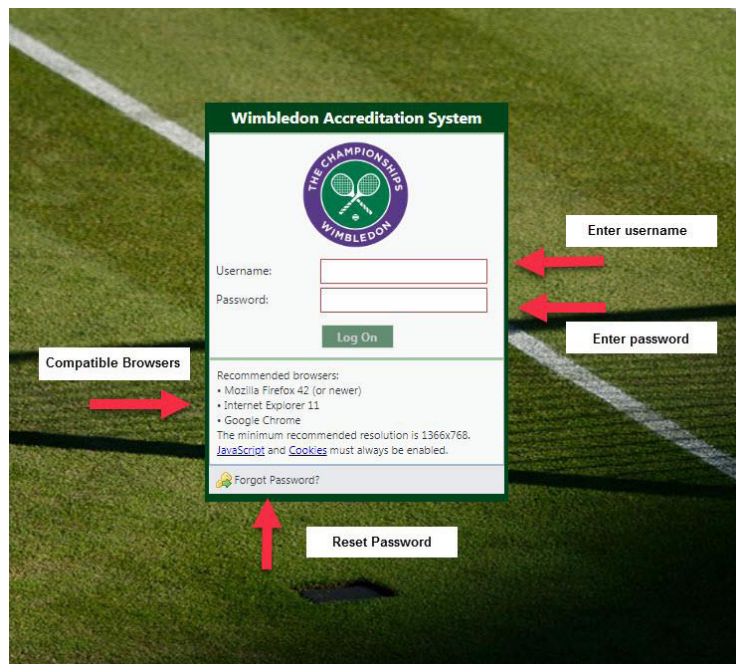

### ACCESSING THE WIMBLEDON ACCREDITATION SYSTEM (WACS)

You can access the Wimbledon Accreditation System (WACS) via this URL:

<https://wacs.ext.aeltc.com>

You will then see the login screen below.