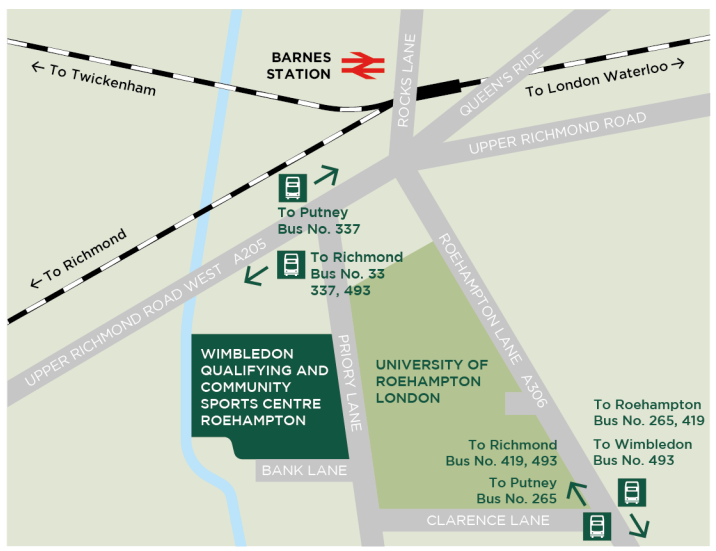

QUALIFYING COMPETITION

The Wimbledon Qualifying and Community Sports Centre Roehampton is located at:

Bank Lane
off Priory Lane
London
SW15 5JQ

KEY

- Toilets
- Accessible Toilet
- Information
- Lost Property
- Court Seating
- Cycle Parking
- Bottle Refill
- First Aid
- Food & Drink
- Blue Badge Drop-off

To Roehampton
Bus No. 265, 419
To Wimbledon
Bus No. 493

To Richmond
Bus No. 419, 493
To Putney
Bus No. 265