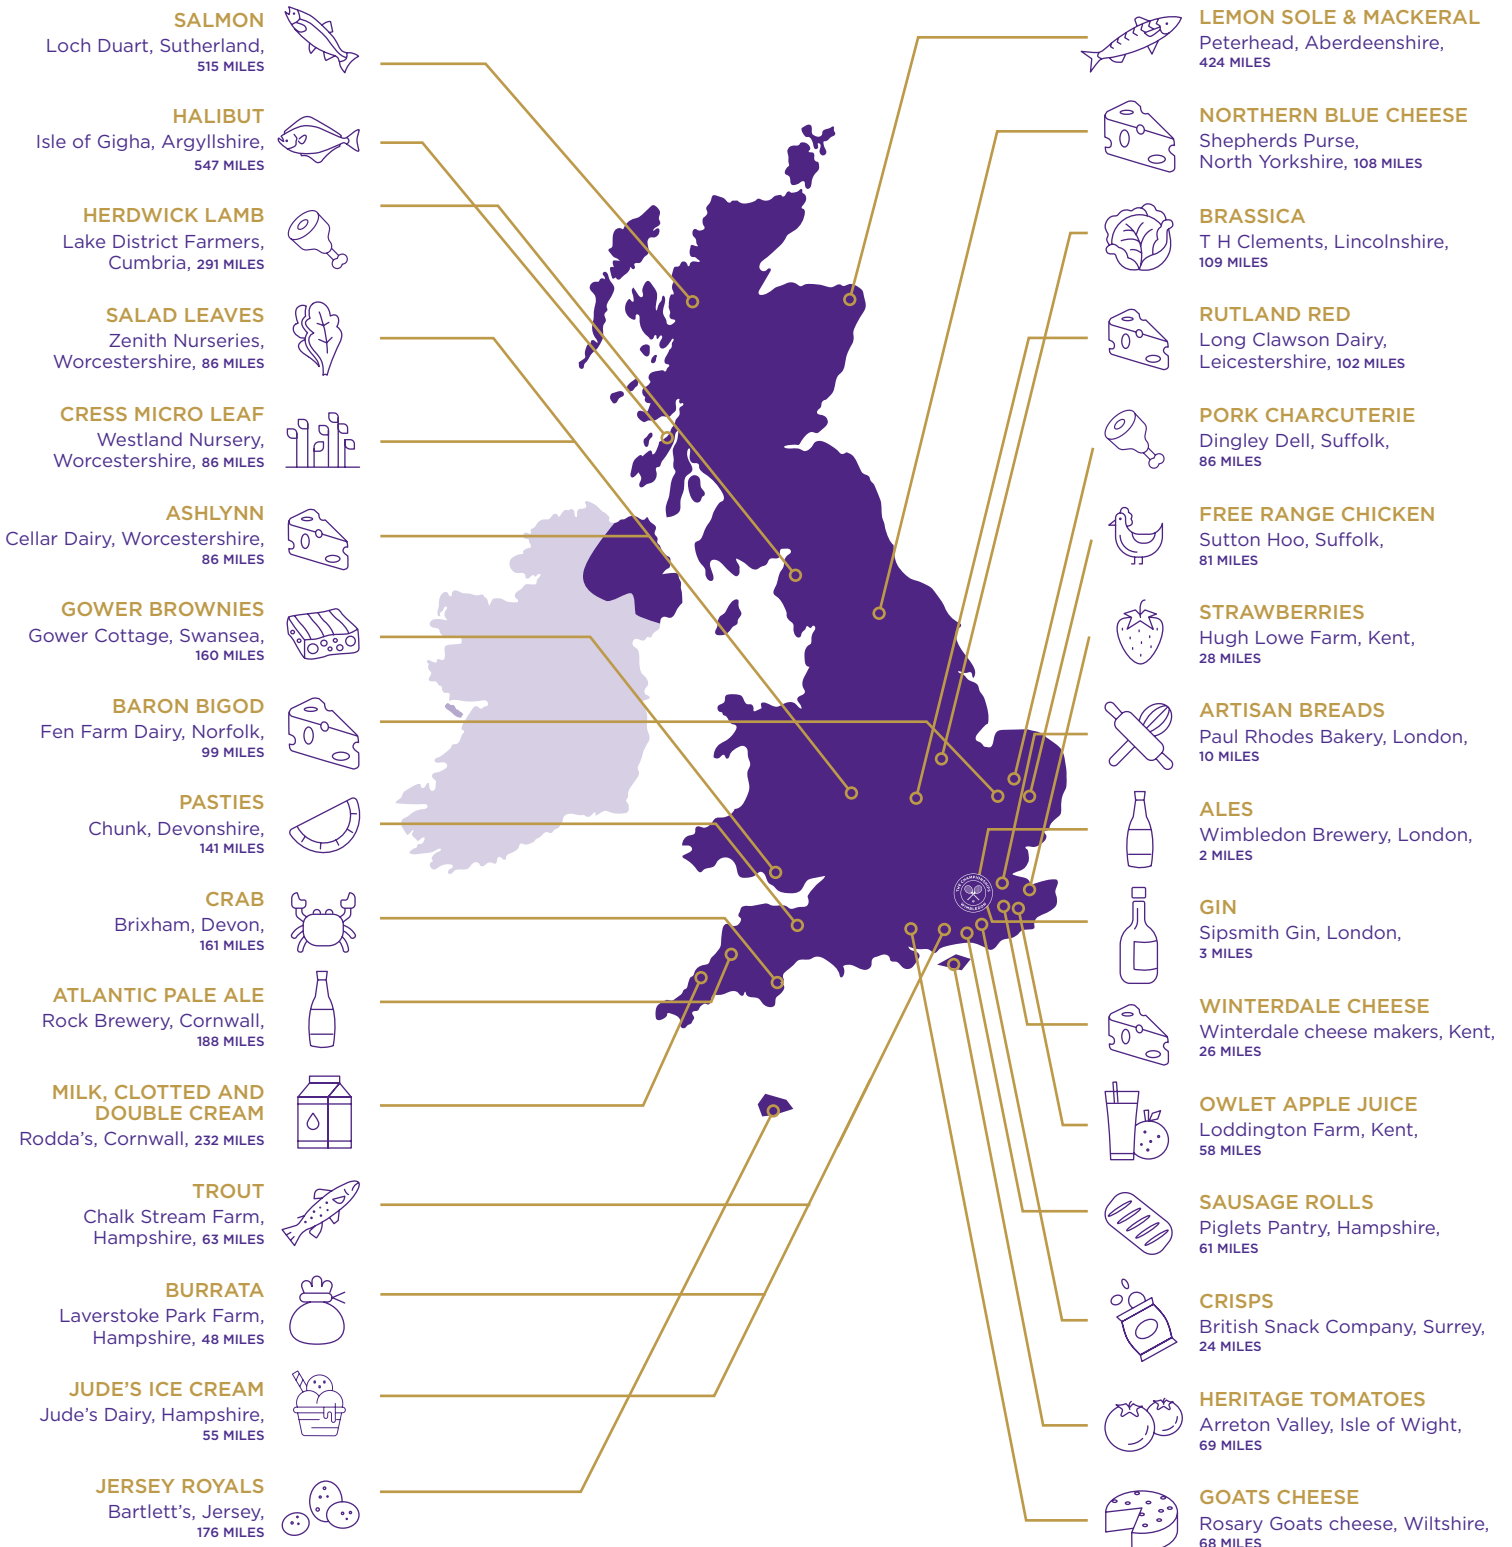

THE CHAMPIONSHIPS PROVENANCE MAP

We develop strong, long lasting relationships with award-winning British suppliers who produce the finest seasonal ingredients. The provenance of our ingredients is paramount to us, we are proud that so many come from around the British Isles.

Miles listed are in reference to miles to SW19 as the crow flies